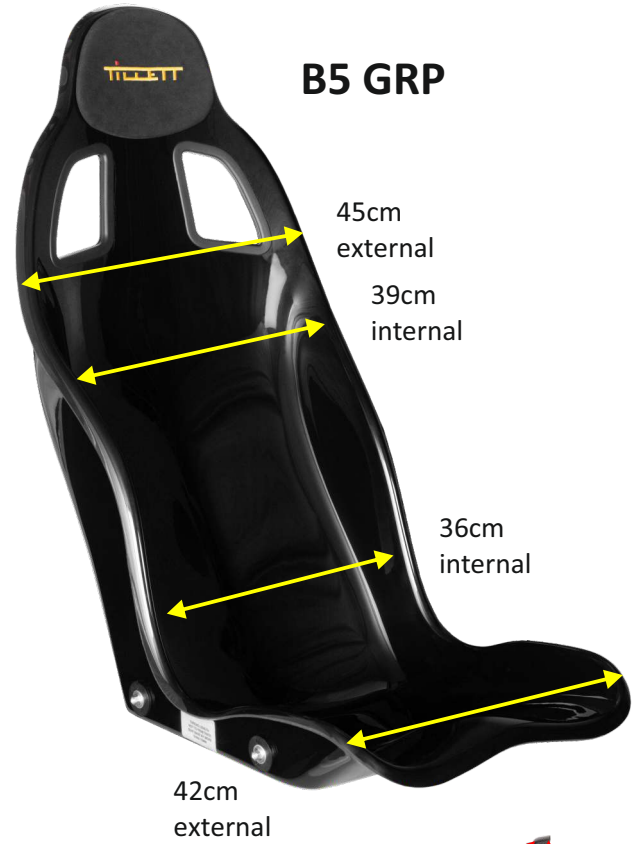

**B5 Dimensions**

**B5 Carbon GRP**

38cm across the bolting points  
37.5cm external across the base

**B5 GRP**

B5 seats are matched to bracket sets TBB5, TBB5T, and Lotus Elise brackets EBB5, REBB5 and EBB5R 17+. These are 90° brackets which suit the angle on the side of the seat.